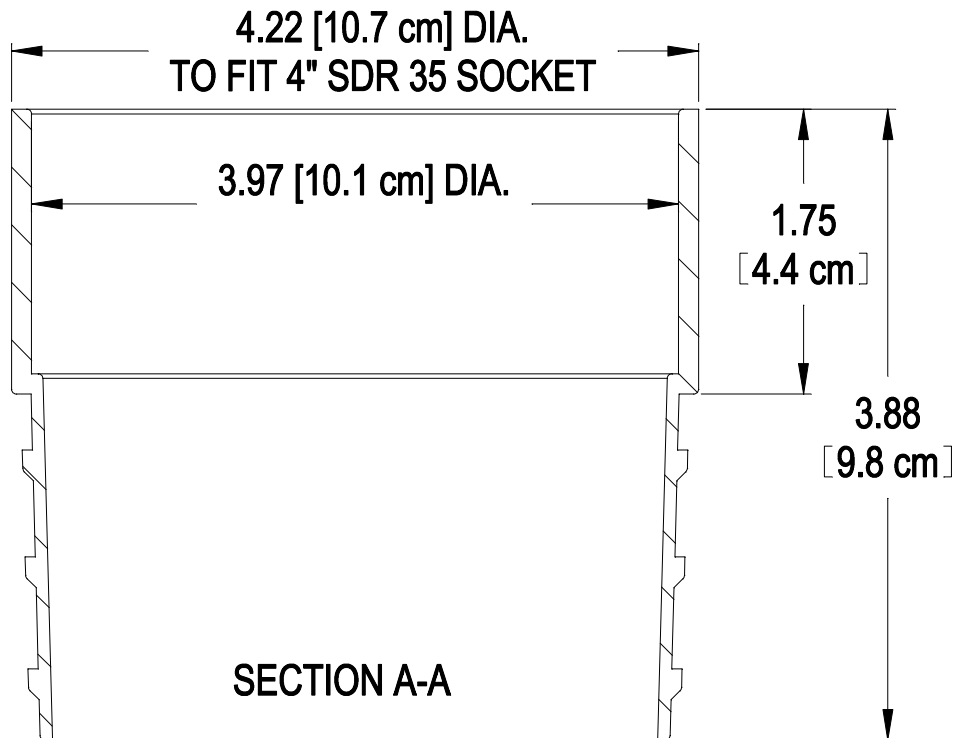

OD TO FIT ID OF 4" CORRUGATED PIPE

POLYLOK 4"X4" CORRUGATED ADAPTER
PART NO. PL-90860-V44
MATERIAL - PVC
COLOR - WHITE