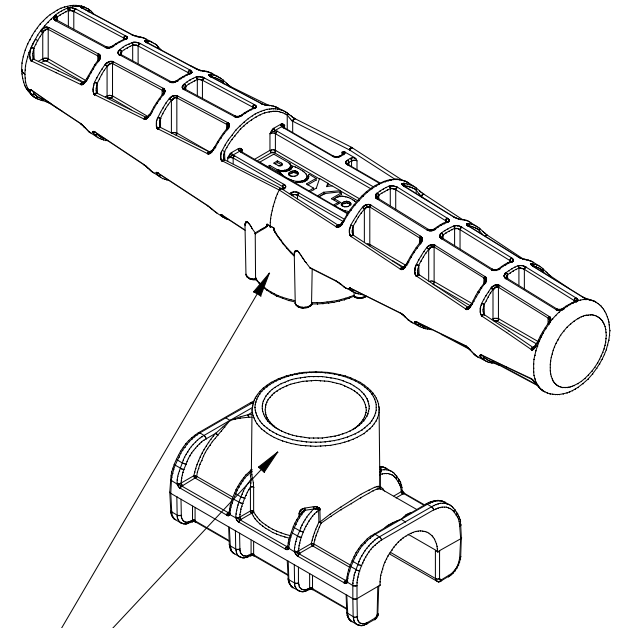

YOUR LENGTH
3/4" PVC PIPE

GLUE SOCKETS AND PIPE TOGETHER
USING PVC PRIMER AND CEMENT

POLYLOK FLOW CONTROLLER HANDLE KIT
PART NO. 3051-HK
MATERIAL - ABS
COLOR - WHITE