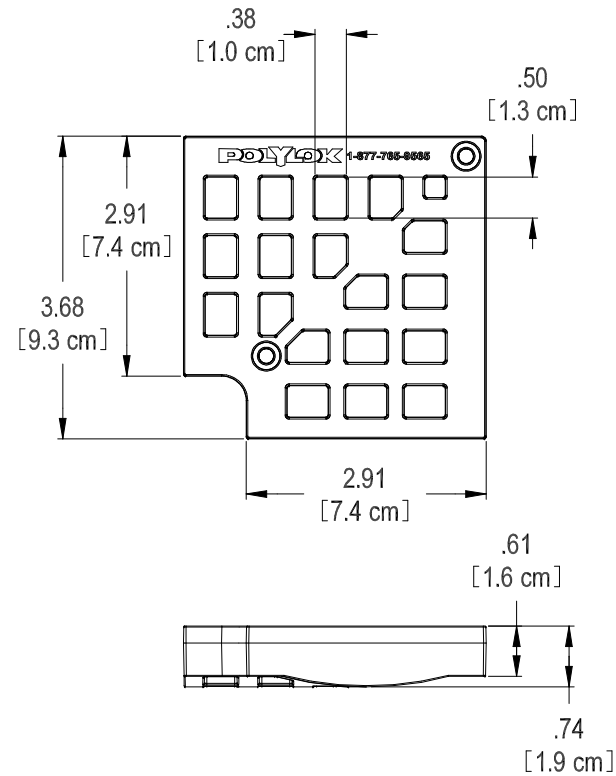

POLYLOK THIN TRENCH DRAIN 90 DEG.

PART NO'S. PL-90861-90 (BLACK)

PL-90861-90G (GREY)

PL-90861-90GR (GREEN)

PL-90861-90T (TAN)

MATERIAL - POLYPROPYLENE

COLOR - BLACK, GREY, GREEN AND TAN

REVERSIBLE GRATE
FLAT ON ONE SIDE
1/8" CONVEX ON THE OTHER