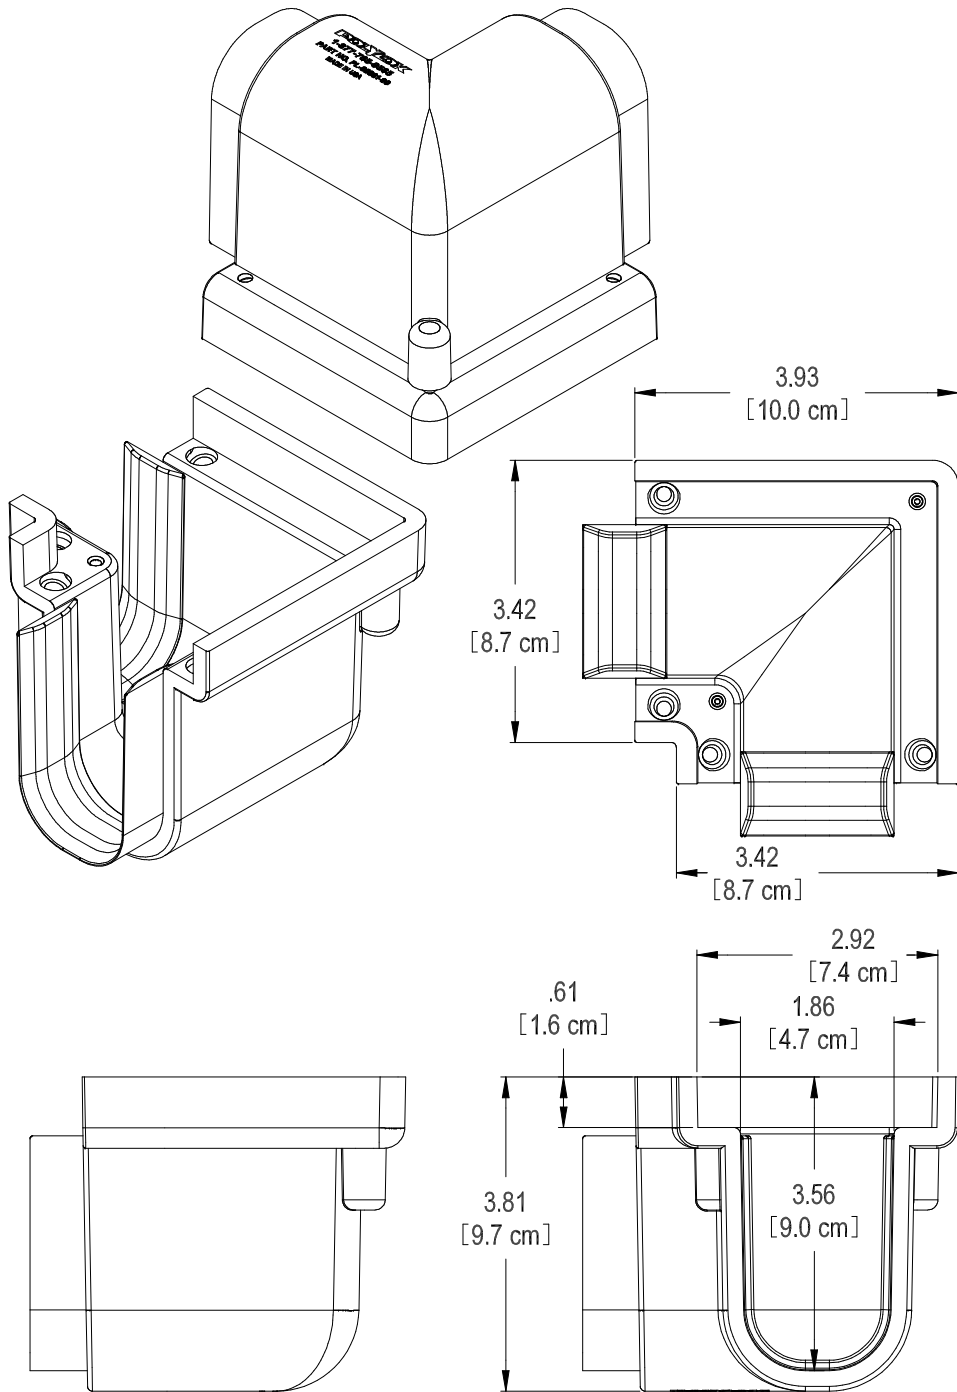

POLYLOK THIN TRENCH DRAIN 90 DEG.

PART NO'S. PL-90861-90 (BLACK)

PL-90861-90G (GREY)

PL-90861-90GR (GREEN)

PL-90861-90T (TAN)

MATERIAL - POLYPROPYLENE

COLOR - BLACK, GREY, GREEN AND TAN

REVERSIBLE GRATE
FLAT ON ONE SIDE
1/8" CONVEX ON THE OTHER