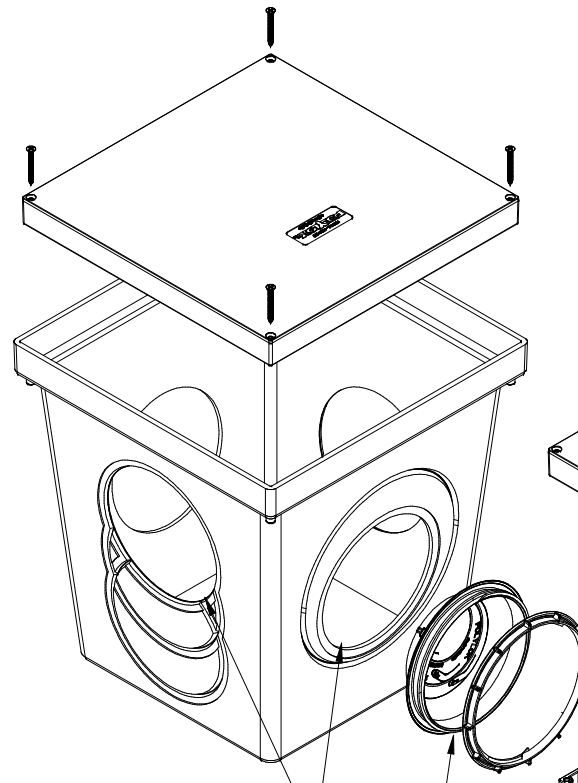

POLYLOK 12"X12" DISTRIBUTION BOX
 PART NO. 3016-DB12
 MATERIAL - POLYPROPYLENE
 COLOR - BLACK
 CAPACITY - 5 GALLONS
 2 POLYLOK SEAL ASSEMBLIES
 INCLUDED

POLYLOK SEAL ASSEMBLY
 PART NO. 3001