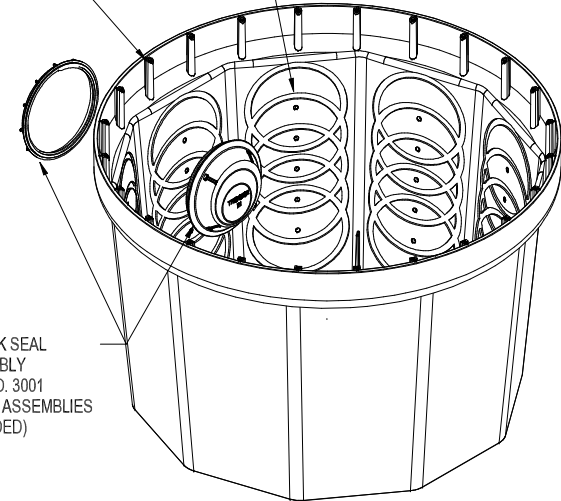

BOX ACCEPTS POLYLOK  
PART NO.- 3008  
3008- RC  
3008-R12  
3008-G24  
3008-HD  
3008-RP  
3008-GR2  
3008-WEST

INSIDE CUT OUTS TO ACCEPT  
POLYLOK SEAL PRT. NO.3001  
TYP. 50 PLCS.  
(USE 5 1/8\"/>

POLYLOK 24\"/>

PART NO. 3017-24  
MATERIAL - POLYPROPYLENE  
COLOR - BLACK  
CAPACITY - 28 GALLONS