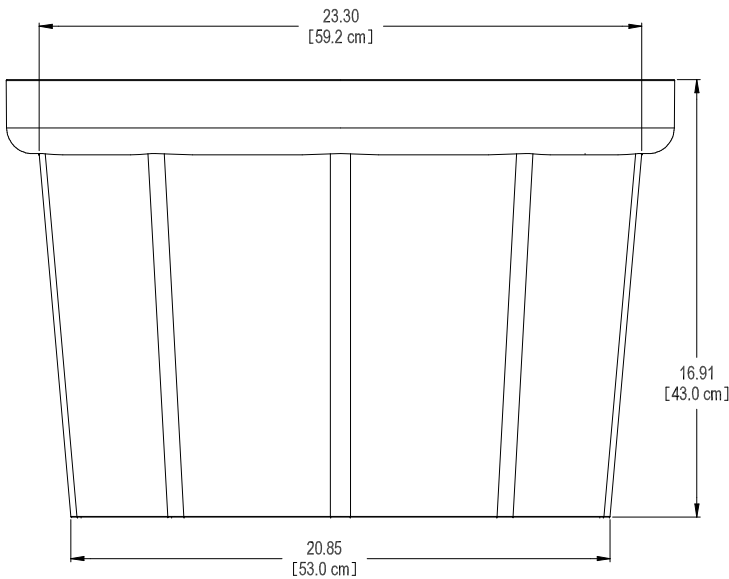

BOX ACCEPTS POLYLOK  
PART NO.- 3008  
3008- RC  
3008-R12  
3008-G24  
3008-HD  
3008-RP  
3008-GR2  
3008-WEST

INSIDE CUT OUTS TO ACCEPT  
POLYLOK SEAL PRT. NO.3001  
TYP. 50 PLCS.  
(USE 5 1/8\"/>

POLYLOK 24\"/>

PART NO. 3017-24  
MATERIAL - POLYPROPYLENE  
COLOR - BLACK  
CAPACITY - 28 GALLONS