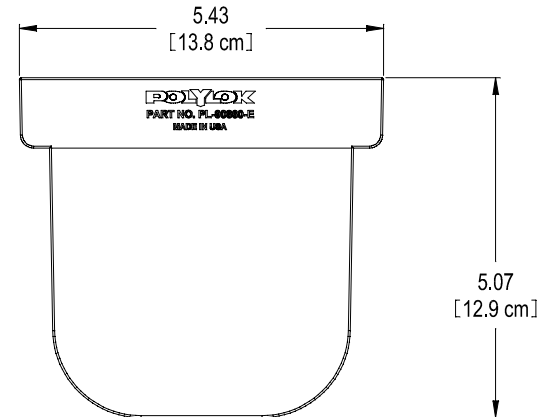

POLYLOK TRENCH DRAIN OUTLET END CAP
PART NO'S. PL-90860-OE (BLACK)
PL-90860-OEG (GREY)
MATERIAL - ABS
COLOR - BLACK AND GREY

POLYLOK TRENCH DRAIN END CAP
PART NO'S. PL-90860-CE (BLACK)
PL-90860-CEG (GREY)
MATERIAL - ABS
COLOR - BLACK AND GREY