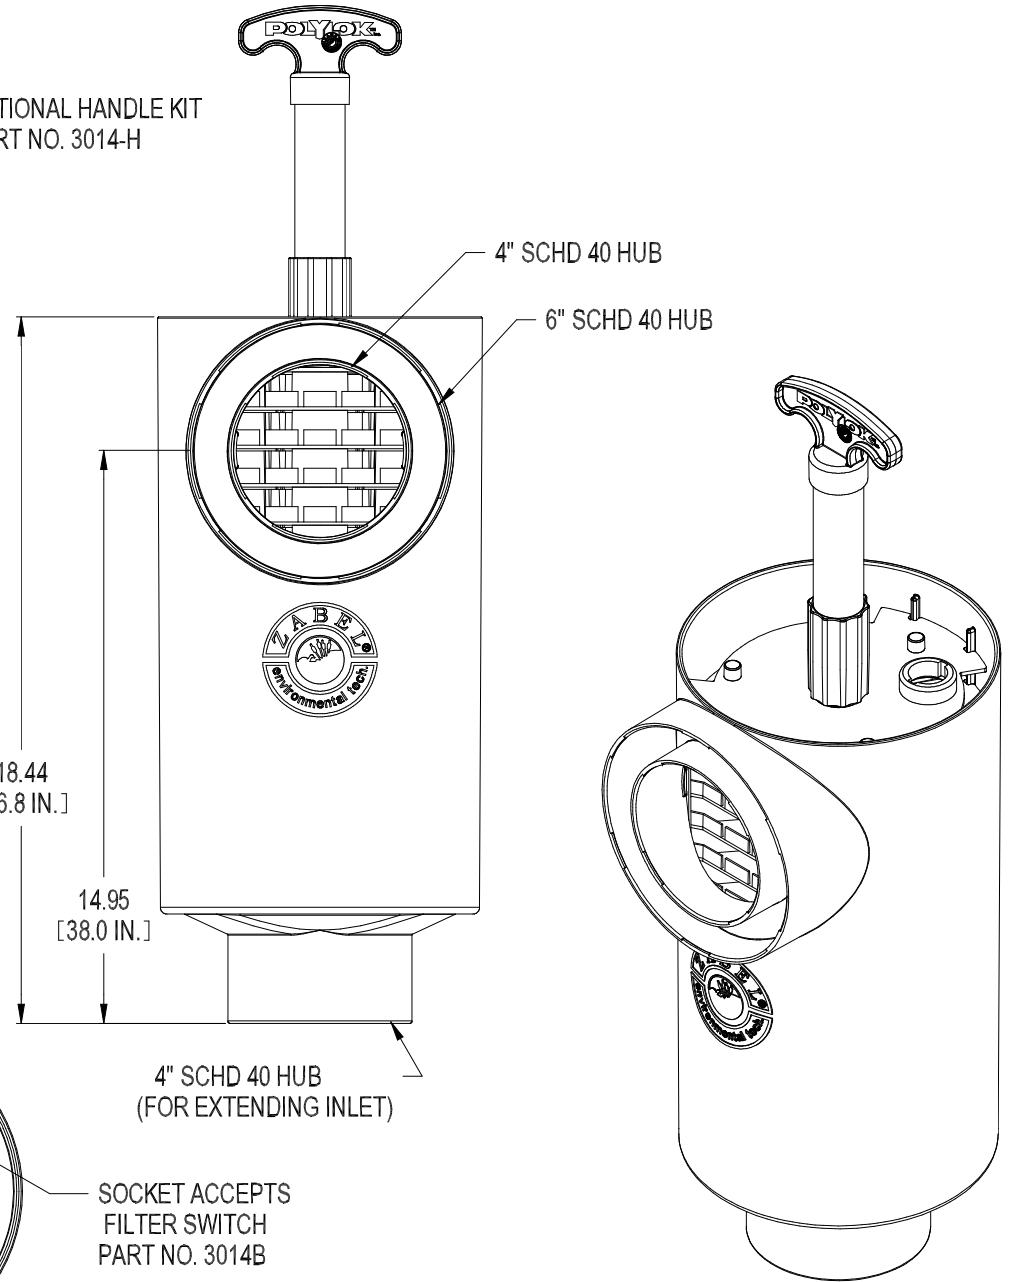

OPTIONAL HANDLE KIT
PART NO. 3014-H

POLYLOK/ZABEL 8 X18 FILTER
MATERIAL - HOUSING AND FILTER - ABS
CARTRIDGE COLOR :

- A100 - WHITE
- A300 - GREEN
- A600 - BLACK
- A100 - 1/16" (.158 CM) FILTRATION:
59.50' (18.14 METERS)
- A300 - 1/32" (.08 CM) FILTRATION
- A600 - 1/64" (.04 CM) FILTRATION:
8X18 - 63.75' (19.43 METERS)

SOCKET ACCEPTS
FILTER SWITCH
PART NO. 3014B

Ø8.47
[21.5 cm]