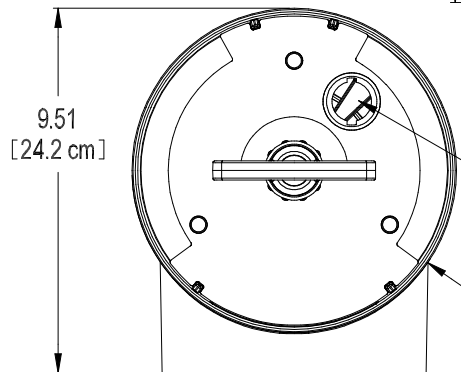

OPTIONAL HANDLE KIT
PART NO. 3014-H

POLYLOK/ZABEL 8 X18 FILTER
MATERIAL - HOUSING AND FILTER - ABS
CARTRIDGE COLOR :

- A100 - WHITE
- A300 - GREEN
- A600 - BLACK
- A100 - 1/16" (.158 CM) FILTRATION:
59.50' (18.14 METERS)
- A300 - 1/32" (.08 CM) FILTRATION
- A600 - 1/64" (.04 CM) FILTRATION:
8X18 - 63.75' (19.43 METERS)

SOCKET ACCEPTS
FILTER SWITCH
PART NO. 3014B

Ø8.47
[21.5 cm]