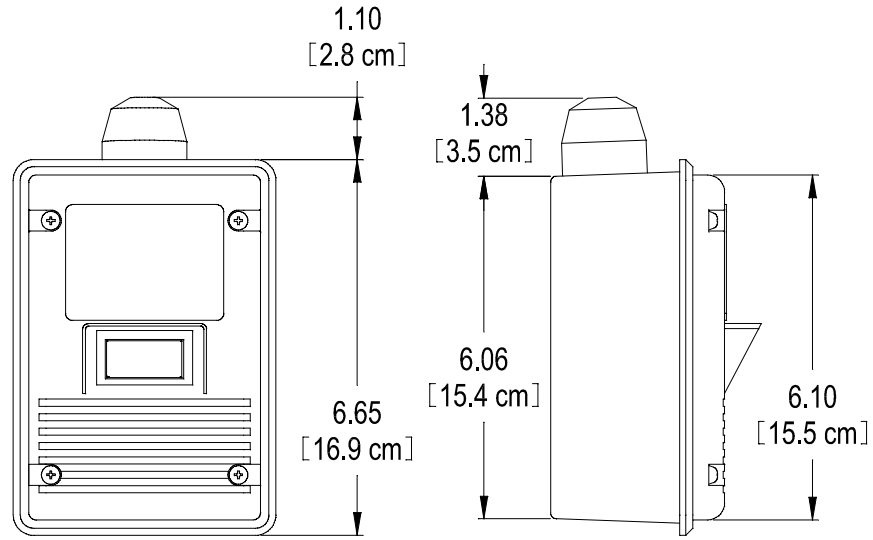

**SMART FILTER SWITCH
PART NO. 3014B**

**FILTER ALARM PANEL
PART NO. 3014A**