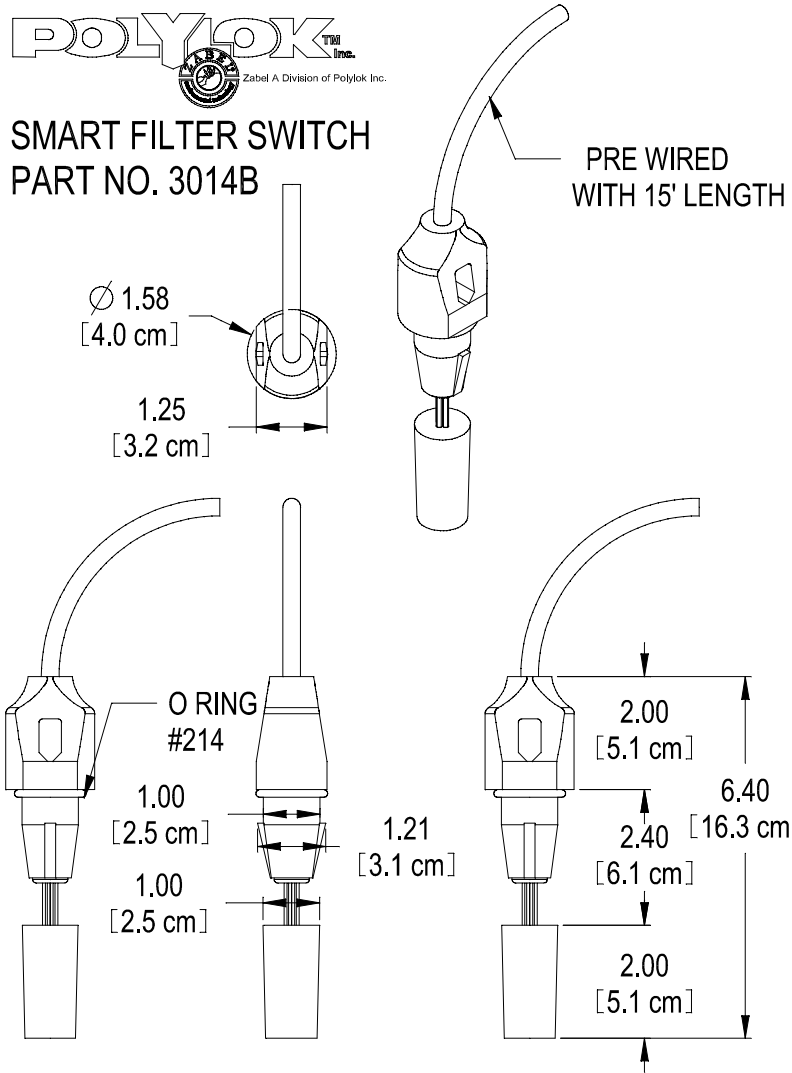

**SMART FILTER SWITCH
PART NO. 3014B**

**FILTER ALARM PANEL
PART NO. 3014A**