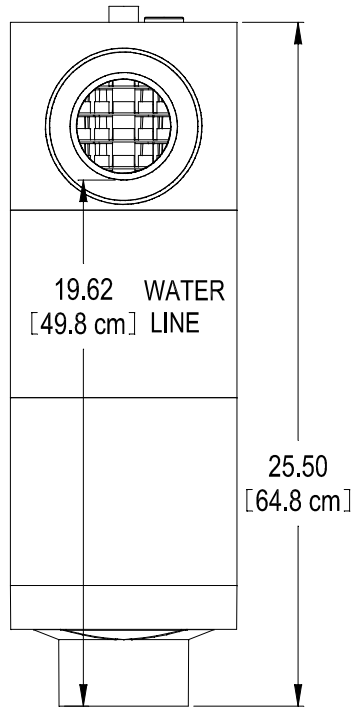

A100 - A600 8X18 VC

A100 - A600 8X26 VC

A100 - A600 8X32 VC

POLYLOK™ Inc.

Zabel A Division of Polylok Inc.

8" FILTER SERIES
 A100 - 1/16" (.158 CM) FILTRATION
 A300 - 1/32" (.08 CM) FILTRATION
 A600 - 1/64" (.04 CM) FILTRATION