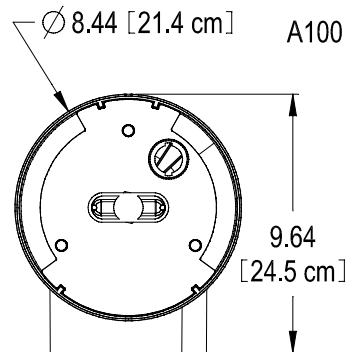

A100 - A600 8X18 VC

A100 - A600 8X26 VC

A100 - A600 8X32 VC

POLYLOK™ Inc.

Zabel A Division of Polylok Inc.

8" FILTER SERIES
 A100 - 1/16" (.158 CM) FILTRATION
 A300 - 1/32" (.08 CM) FILTRATION
 A600 - 1/64" (.04 CM) FILTRATION