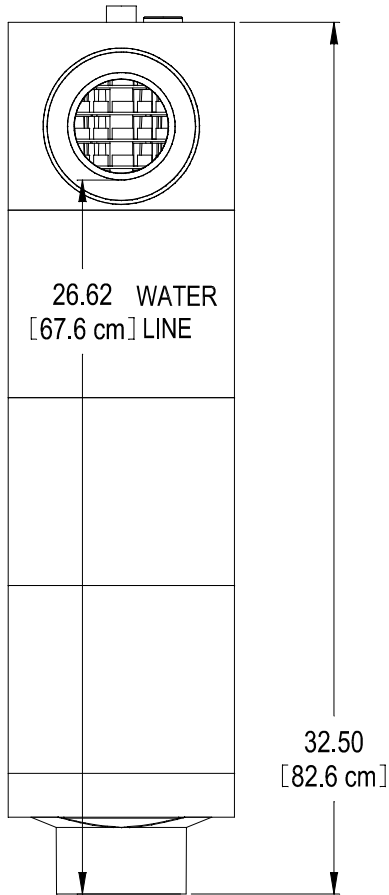

A100 - A600 8X18 VC

A100 - A600 8X26 VC

A100 - A600 8X32 VC

POLYLOK™ Inc.

Zabel A Division of Polylok Inc.

8" FILTER SERIES
 A100 - 1/16" (.158 CM) FILTRATION
 A300 - 1/32" (.08 CM) FILTRATION
 A600 - 1/64" (.04 CM) FILTRATION