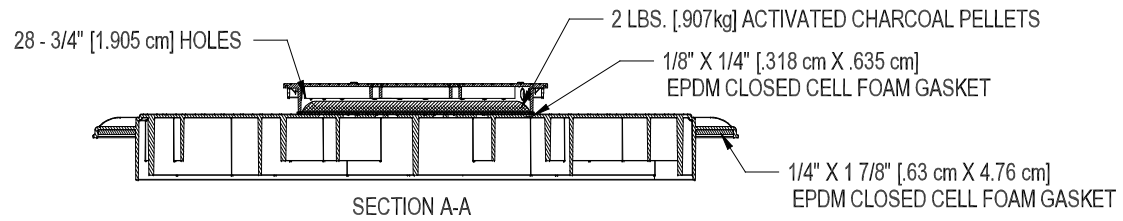

POLYLOK 30" ACTIVATED CHARCOAL COVER
 PART NO. 3010- ACC
 MATERIAL - HDPE
 COLOR - GREEN
 VENTED AREA - 12.27 SQ. IN. [79.16 CU.CM]

CHARCOAL COVER SPECIFICATIONS:
 ASSEMBLY CONSISTING OF;
 1- 3010-C30 COVER
 1 - 3017-C12 12" [30.48 cm] COVER
 4- ABS BUSHINGS
 4- #10 X2" SCREWS
 2 LBS.[.907kg] ACTIVATED CARBON PELLETS
 IN NETTED POLYESTER BAG

BOTTOM DETAIL FITS
 ALL 30" SMOOTH WALL
 CORRUGATED OR RIBBED PIPE