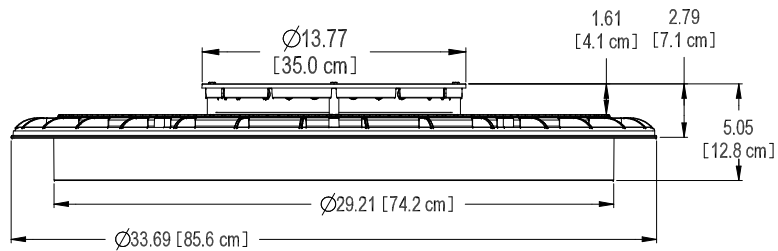

POLYLOK 30" ACTIVATED CHARCOAL COVER
 PART NO. 3010- ACC
 MATERIAL - HDPE
 COLOR - GREEN
 VENTED AREA - 12.27 SQ. IN. [79.16 CU.CM]

CHARCOAL COVER SPECIFICATIONS:
 ASSEMBLY CONSISTING OF;
 1- 3010-C30 COVER
 1 - 3017-C12 12" [30.48 cm] COVER
 4- ABS BUSHINGS
 4- #10 X2" SCREWS
 2 LBS.[.907kg] ACTIVATED CARBON PELLETS
 IN NETTED POLYESTER BAG

BOTTOM DETAIL FITS
 ALL 30" SMOOTH WALL
 CORRUGATED OR RIBBED PIPE