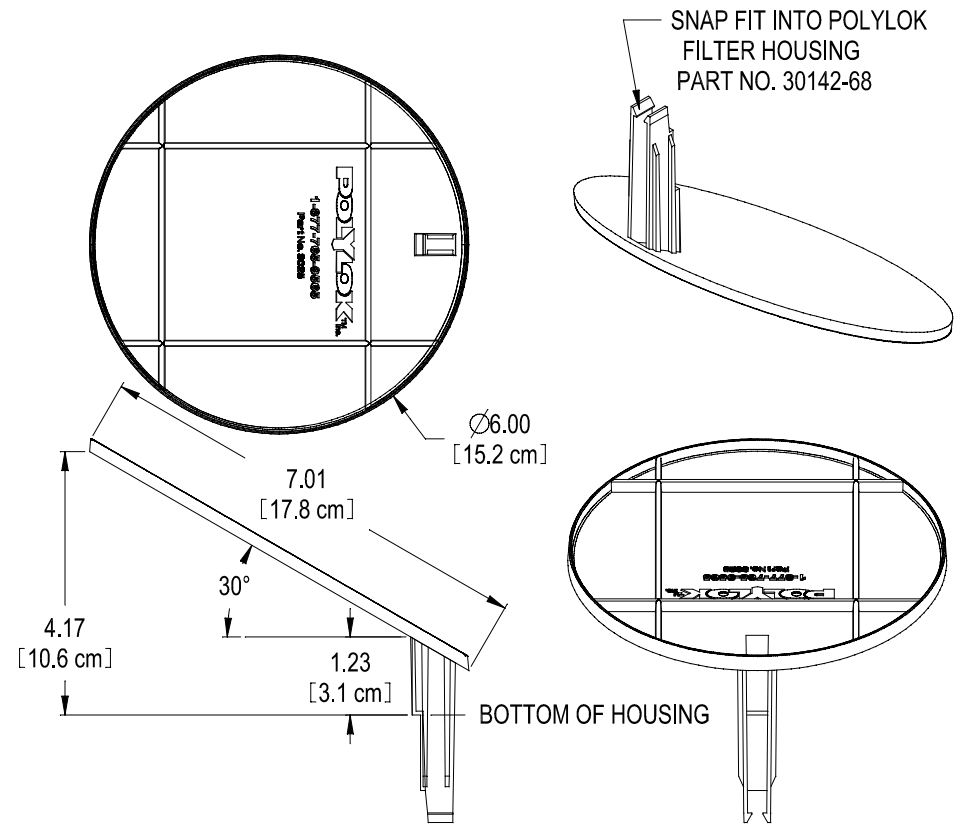

POLYLOK SCREW ON GAS DEFLECTOR
PART NO. 3025-S
MATERIAL - POLYPROPYLENE
COLOR - BLUE

POLYLOK PL-68 GAS DEFLECTOR
PART NO. 3025
MATERIAL - POLYPROPYLENE
COLOR - RED